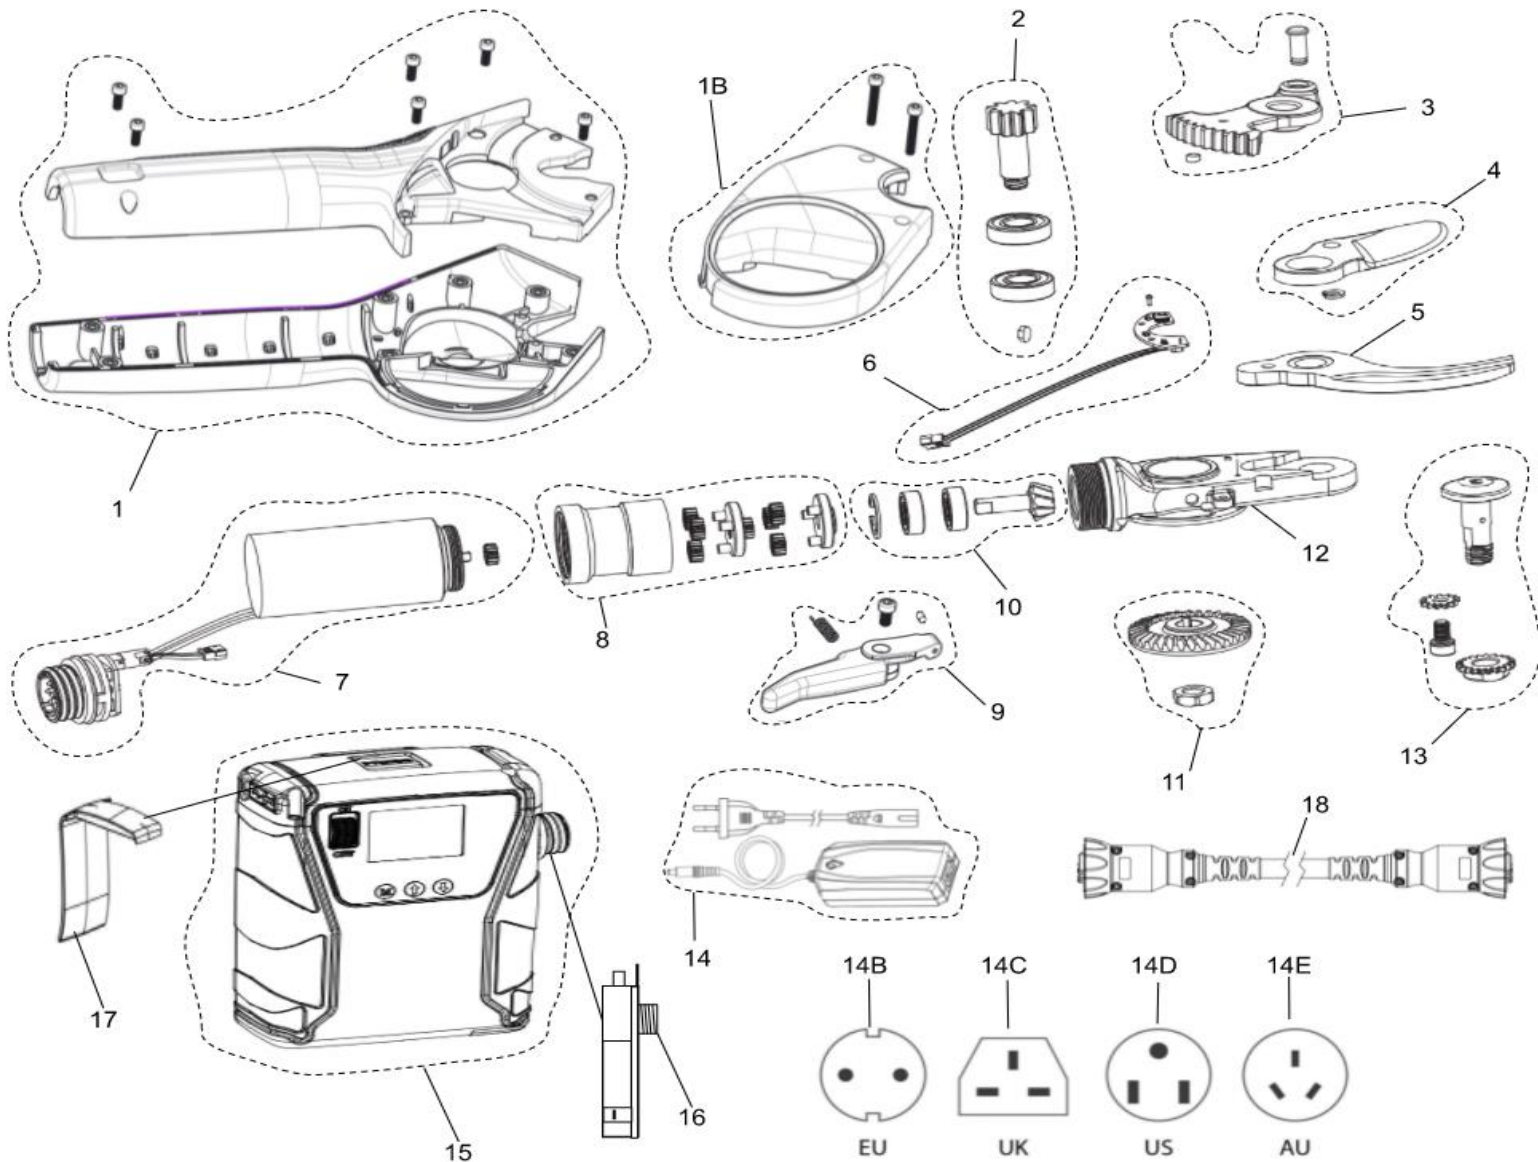

Nº	CODE	DESCRIPTION
1	BCL2401	CASE COVER ASSY
1B	BCL2401B	RIM PINION COVER ASSY
2	BCL2402	DRIVING GEAR ASSY
3	BCL2403	CONICAL RIMA ASSY
4	BCL2404	BLADE ASSY
5	BCL2405	COUNTER BLADE
6	BCL2406	HALL PCB ASSY
7	BCL2407	ENGINE ASSY
8	BCL2408	GEAR BOX ASSY
9	BCL2409	TRIGGER ASSY
10	BCL2410	SMALL BEVEL ASSY
11	BCL2411	BIG SPIRAL BEVEL ASSY
12	BCL2412	MAIN BODY
13	BCL2413	CENTER BOLT ASSY
14	BCL2C1	CHARGER
14B	BBBCAB-EU	EU POWER CORD C7
14C	BBBCAB-UK	UK POWER CORD C7
14D	BBBCAB-US	US POWER CORD C7
14E	BBBCAB-AUZ	AUZ POWER CORD C7
15	BCL2B2	BATTERY ASSY
16	BCL2316	CONTROL BOX
17	BCL2417	BATTERY HOLSTER
18	BCL2318	CABLE